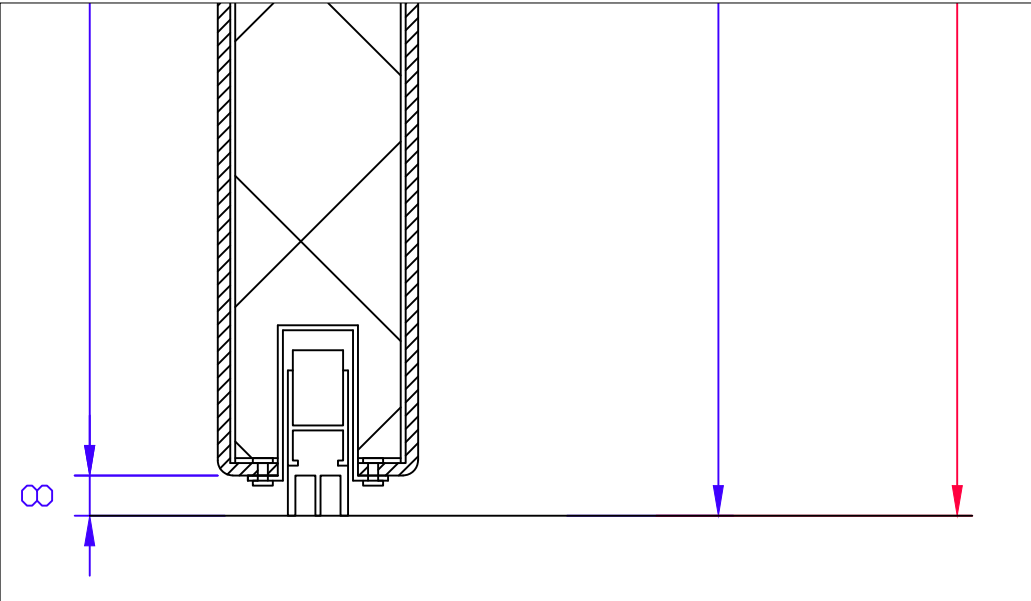

THRESHOLD OPTIONS FOR X-RAY DOORS

WITHOUT

GRP-THRESHOLD

AUTOMATIC SPRING SEAL F30/dB30

S/S THRESHOLD