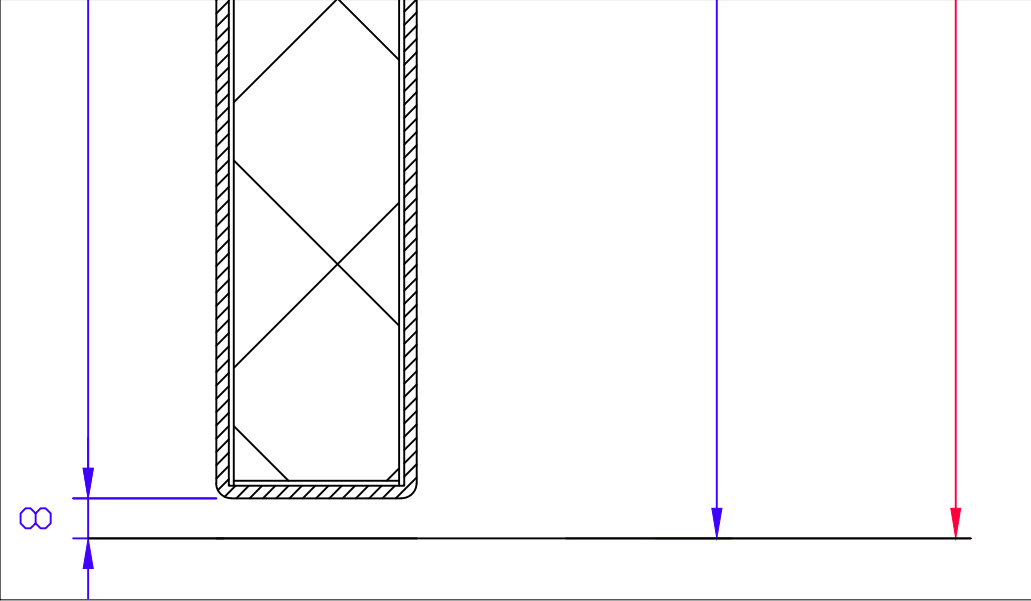

THRESHOLD OPTIONS FOR X-RAY DOORS

WITHOUT

GRP-THRESHOLD

AUTOMATIC SPRING SEAL F30/dB30

S/S THRESHOLD