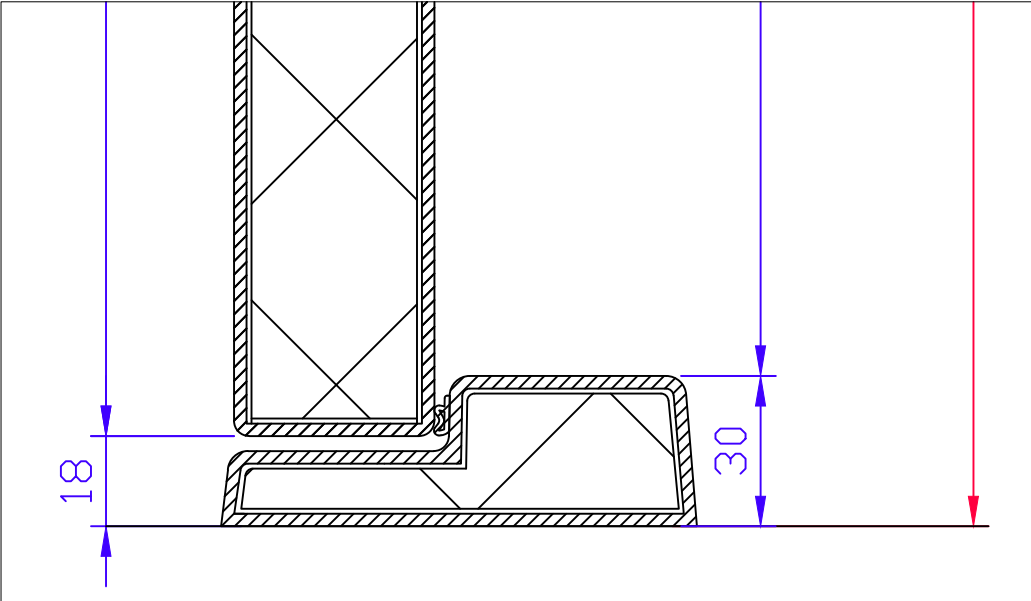

THRESHOLD OPTIONS FOR X-RAY DOORS

WITHOUT

GRP-THRESHOLD

AUTOMATIC SPRING SEAL F30/dB30

S/S THRESHOLD